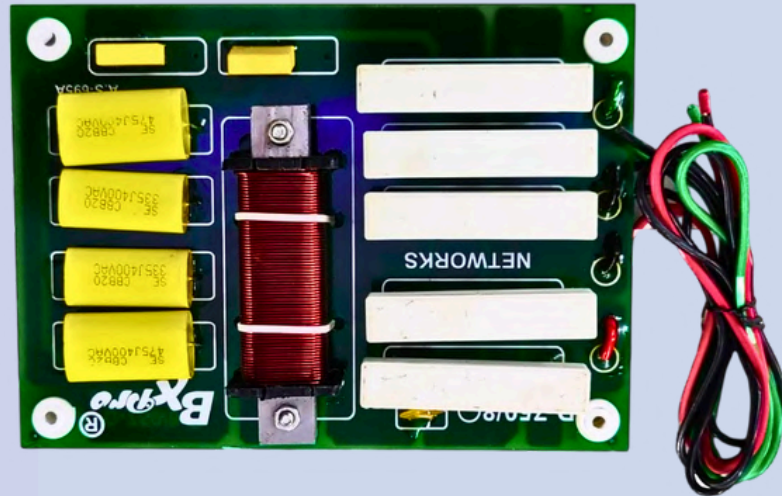

BX - 850

NETWORK PLATE

BX PRO PROFESSIONAL

A PRO AUDIO BRAND

D - 450

D - 750

D - 450
(DOUBLE COIL)

D - 750
(DOUBLE COIL)