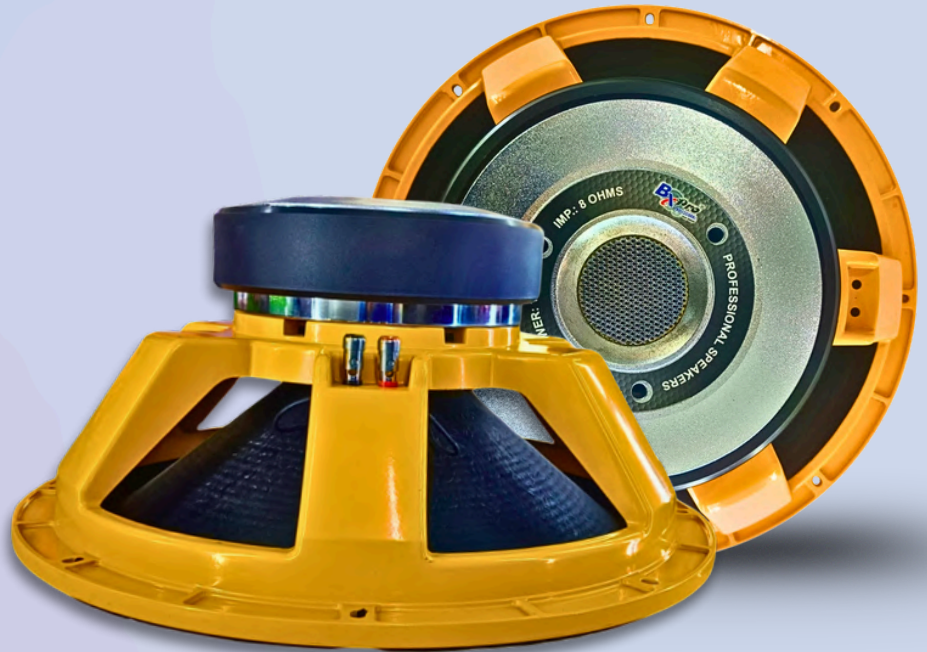

18" SPEAKER SERIES

BX PRO PROFESSIONAL A PRO AUDIO BRAND

BX-18GPA100

	1500W (Power Rating)
	8 Ohms (Nom. Impedance)
	4" SV 4 Layer (Voice Coil)
	220x110x40 (Double Magnet)