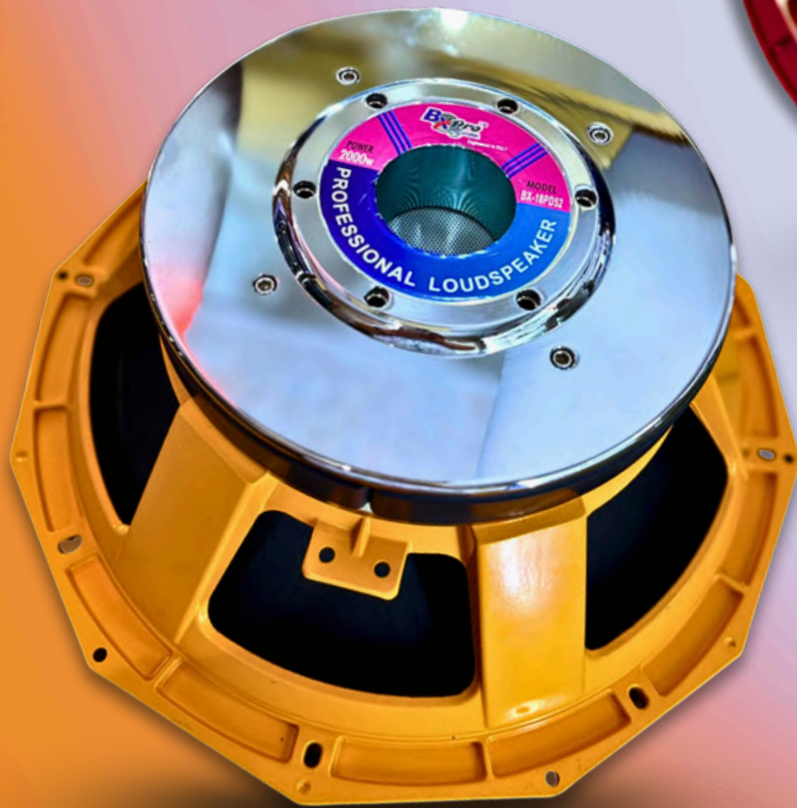

18" SPEAKER SERIES

BX PRO PROFESSIONAL

A PRO AUDIO BRAND

BX-18BT56

	2100W (Power Rating)
	8 Ohms (Nom. Impedance)
	5" In/Out (Voice Coil)
	280x140x25 Y35 (Magnet)