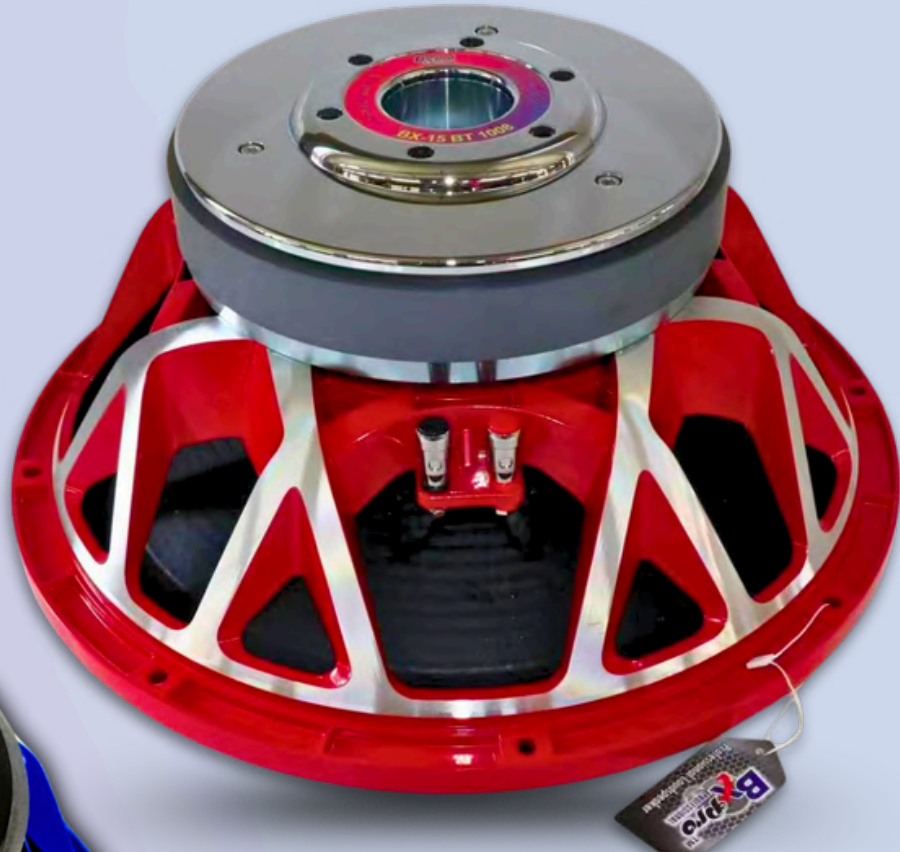

15" SPEAKER SERIES

BX PRO PROFESSIONAL A PRO AUDIO BRAND

BX-15BT1008

	1000W (Power Rating)
	8 Ohms (Nom. Impedance)
	4" In/Out (Voice Coil)
	220x110x30 Y35 (Magnet)
	Heat Sink Technology