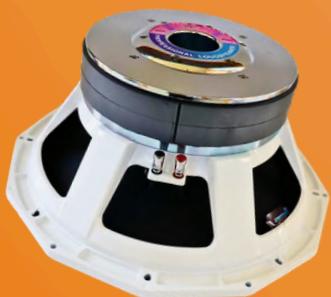

BX PRO PROFESSIONAL

A PRO AUDIO BRAND

WHY PROFESSIONAL'S CHOOSE US!

- SUPERIOR SOUND QUALITY
- CONTINUOUS INNOVATION IN AUDIO TECHNOLOGY
- GROWING REPUTATION FOR QUALITY, RELIABILITY, AND CUSTOMER SATISFACTION
- TRUSTED BY DJS AND SOUND PROFESSIONALS ACROSS INDIA
- TRUSTED BY AUDIO PROFESSIONALS FOR OVER 30 YEARS

has been dedicated to providing premium pro audio solutions that combine technology, durability, and performance. Our products are crafted to meet the expectations of DJs, sound engineers, event organizers, and audio professionals.

WE BELIEVE SOUND IS NOT JUST HEARD – IT IS EXPERIENCED. THAT IS WHY EVERY BX PRO PROFESSIONAL PRODUCT IS DESIGNED TO DELIVER POWERFUL BASS, CRYSTAL-CLEAR VOCALS, AND LONG-LASTING RELIABILITY.