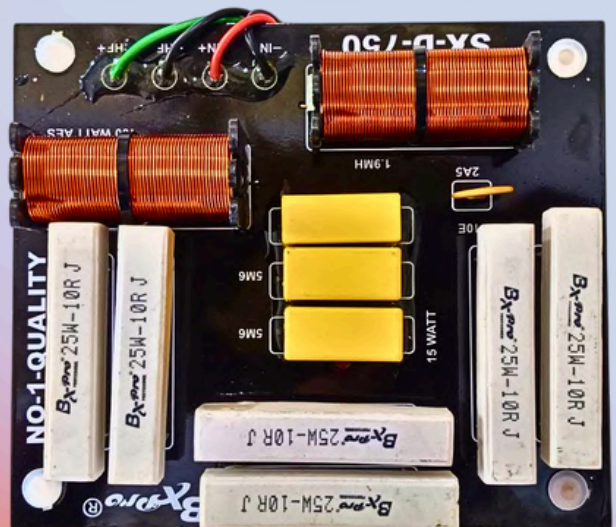

BX - 850

NETWORK PLATE

BX PRO PROFESSIONAL

A PRO AUDIO BRAND

D - 450

D - 750

D - 450
(DOUBLE COIL)

D - 750
(DOUBLE COIL)