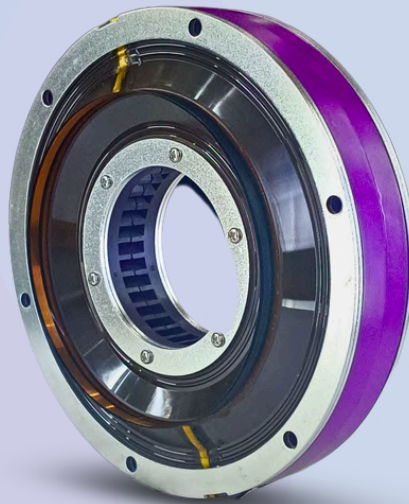

**BX-4899ND
(EXCLUSIVE)**