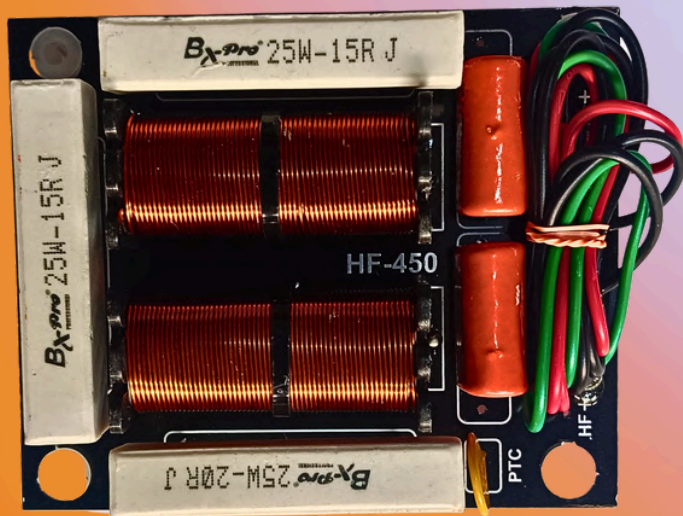

BX - 850

NETWORK PLATE

BX PRO PROFESSIONAL

A PRO AUDIO BRAND

D - 450

D - 750

D - 450
(DOUBLE COIL)

D - 750
(DOUBLE COIL)