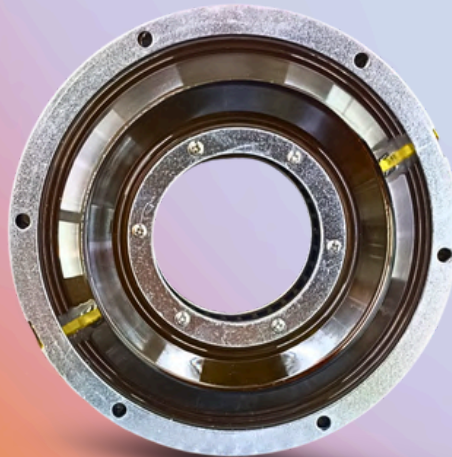

**BX-4799ND
(EXCLUSIVE)**

D-750

NETWORK PLATE

BX PRO PROFESSIONAL

A PRO AUDIO BRAND

G - SERIES NETWORK PLATE

G-12450 (IMPORTED)

G-15750 (IMPORTED)