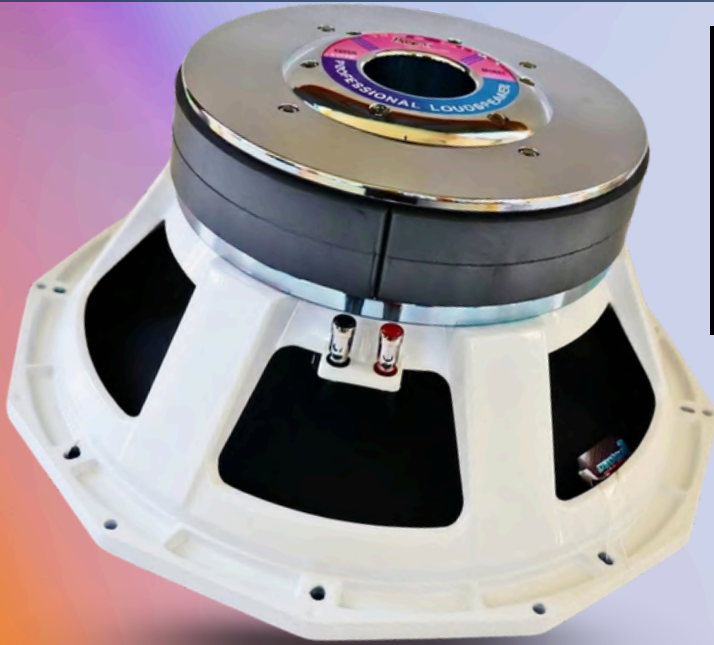

18" SPEAKER SERIES

BX PRO PROFESSIONAL A PRO AUDIO BRAND