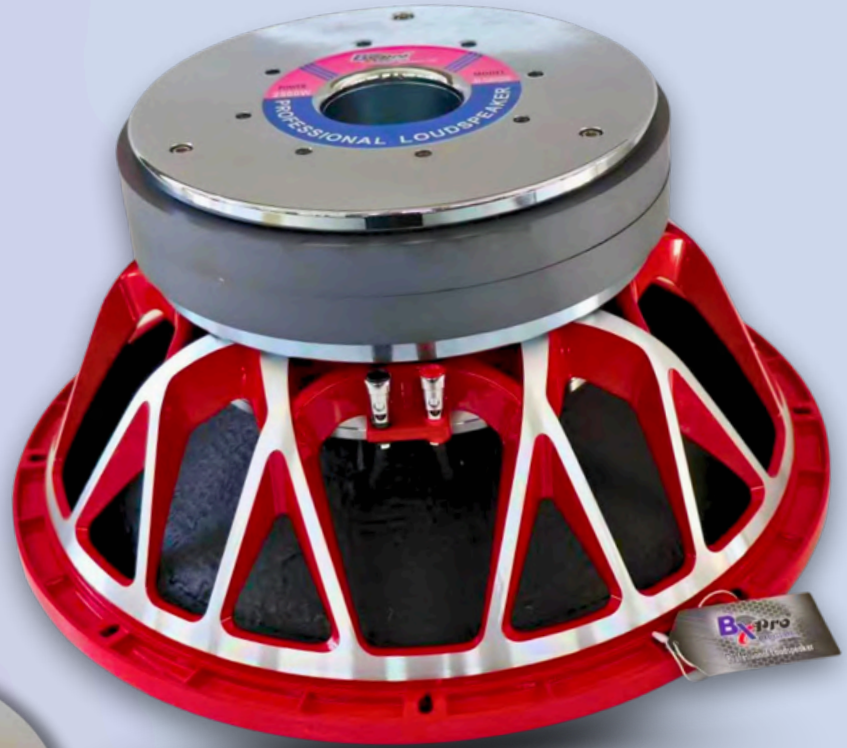

18" SPEAKER SERIES

BX PRO PROFESSIONAL A PRO AUDIO BRAND

BX-18BH55DMI

	2700W (Power Rating)
	8 Ohms (Nom. Impedance)
	5.5" In/Out (4 layer Voice Coil)
	280x50 Y35 (Double Magnet)