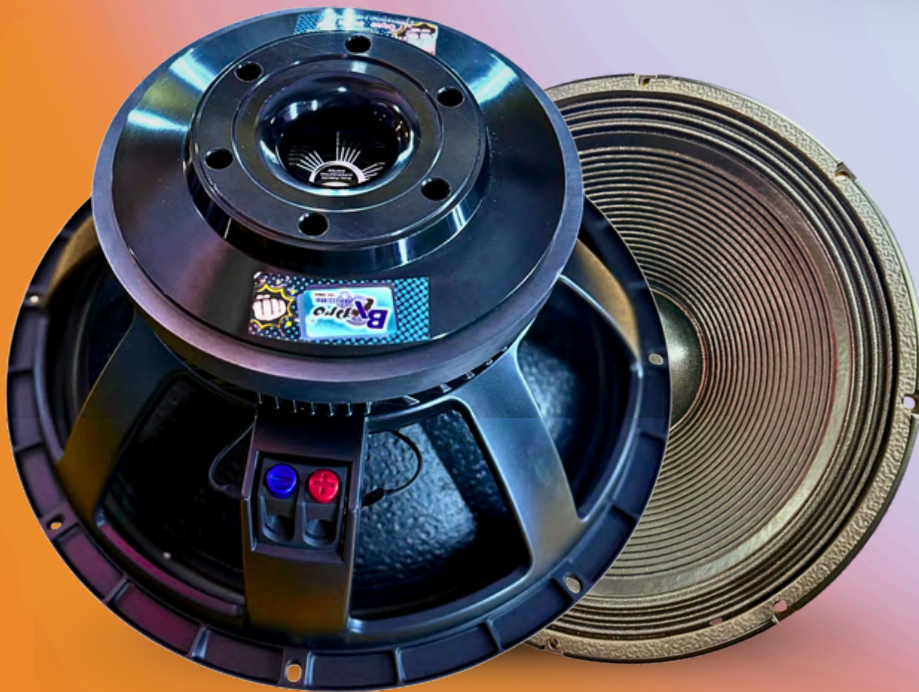

18" SPEAKER SERIES

BX PRO PROFESSIONAL A PRO AUDIO BRAND

BX-18X471N

	1800W (Power Rating)
	8 Ohms (Nom. Impedance)
	4.5" In/Out (Voice Coil)
	105x50x15 N40 (Neo Magnet)
	Heat Sink Technology