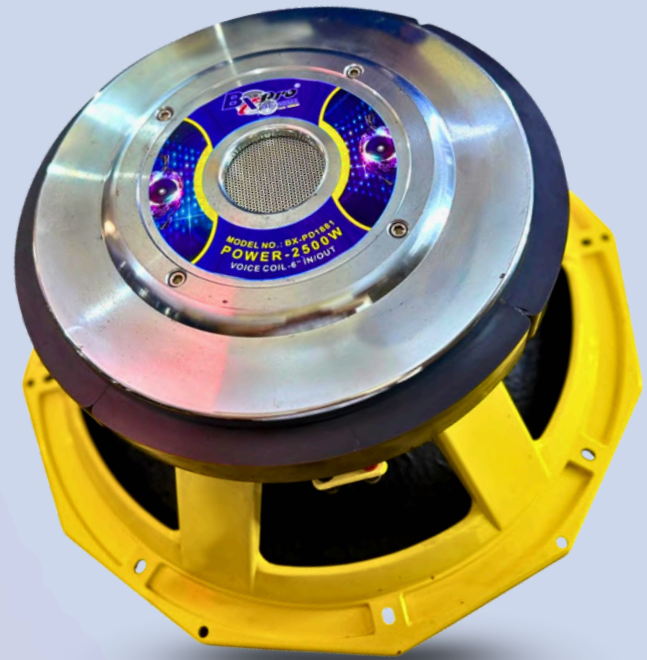

18" SPEAKER SERIES

BX PRO PROFESSIONAL A PRO AUDIO BRAND

BX-18PD61

	2500W (Power Rating)
	8 Ohms (Nom. Impedance)
	5" In/Out (Voice Coil)
	280x50 Y35 (Double Magnet)

BX-PD1881

	2500W (Power Rating)
	8 Ohms (Nom. Impedance)
	6" In/Out (Voice Coil)
	330x170x30 Y35 (Magnet)