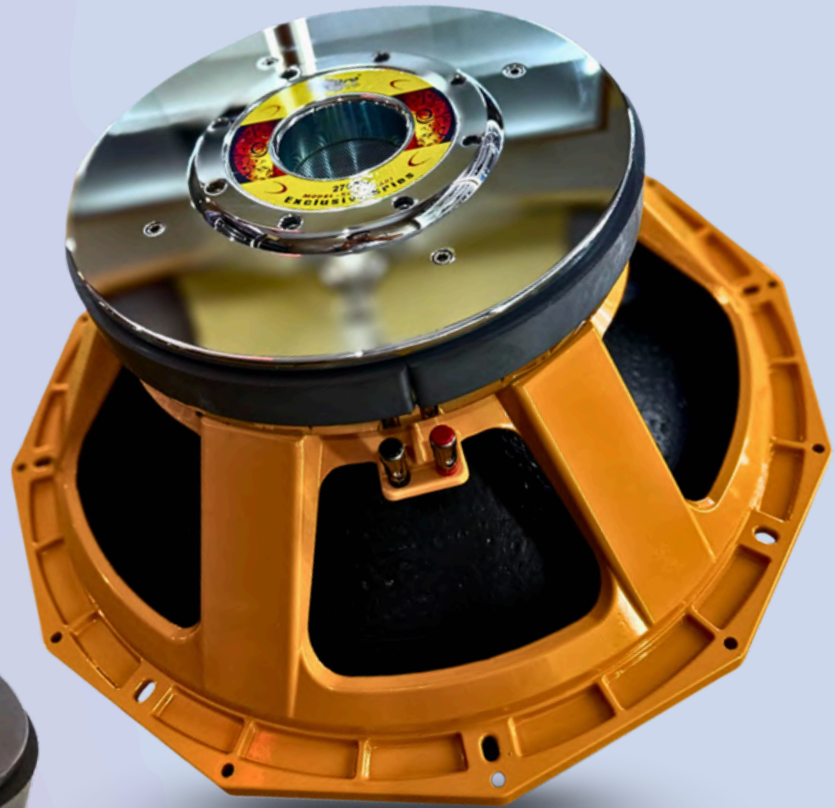

21" SPEAKER SERIES

BX PRO PROFESSIONAL A PRO AUDIO BRAND

BX-21PD601

	2700W (Power Rating)
	8 Ohms (Nom. Impedance)
	6" In/Out (Voice Coil)
	330x170x30 Y35 (Magnet)