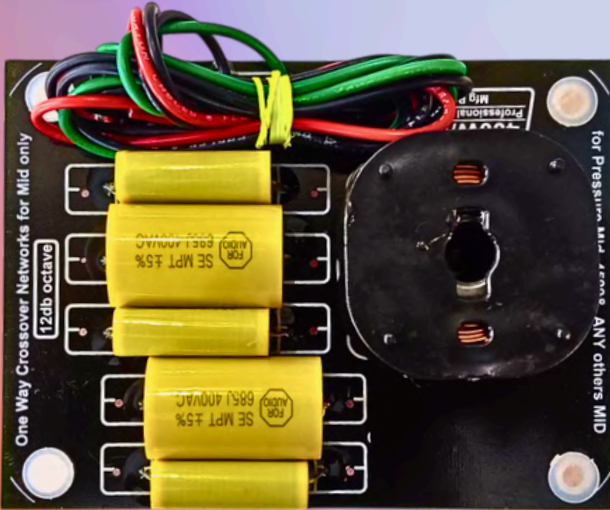

BX - 850

NETWORK PLATE

BX PRO PROFESSIONAL

A PRO AUDIO BRAND

D - 450

D - 750

D - 450
(DOUBLE COIL)

D - 750
(DOUBLE COIL)