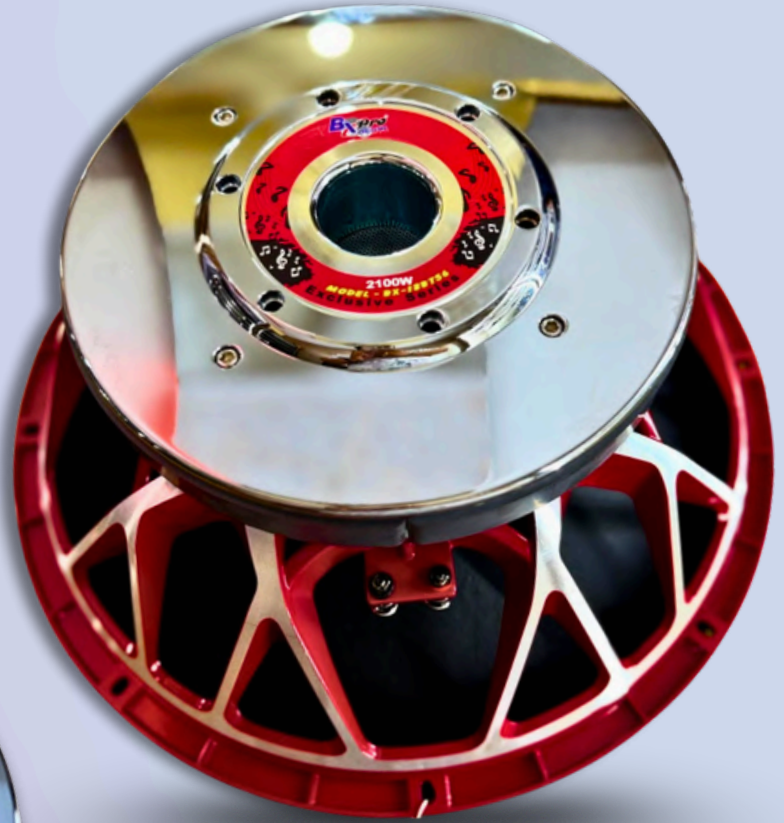

18" SPEAKER SERIES

BX PRO PROFESSIONAL

A PRO AUDIO BRAND

BX-18BT56

	2100W (Power Rating)
	8 Ohms (Nom. Impedance)
	5" In/Out (Voice Coil)
	280x140x25 Y35 (Magnet)